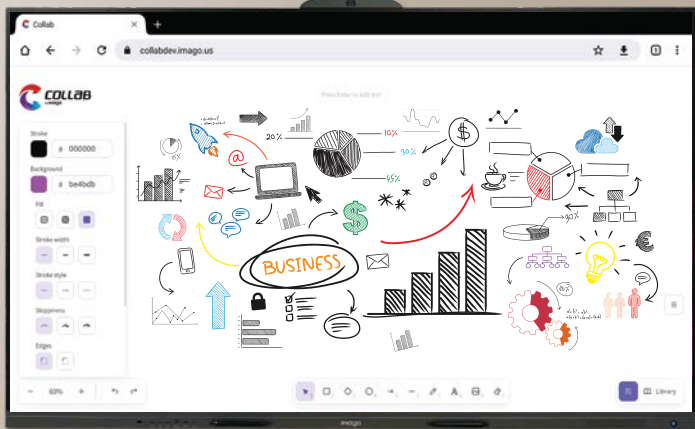

IMAGO Collab

A virtual whiteboard for live collaborations with a feature-rich library.

IMAGO Collab is a lightweight virtual whiteboard that enables distributed teams to work together effectively and seamlessly.

Compatible with any device and browsers.

IMAGO Collab works on any device, from laptops to desktops, tablets, and mobile devices. It is also optimised for all browsers from Chrome to Safari and Edge.

Never too Far to Collaborate.

Collab empowers remote, onsite, and hybrid teams to communicate and collaborate across various formats, tools, channels, and time zones - without the constraints of a physical location, meeting space and whiteboards

Supercharge Your Brainstorming Sessions.

IMAGO Collab is equipped with templates and a feature-rich sketching library to facilitate effective brainstorming sessions or team discussions. For example, users can start their brainstorming session quickly and efficiently by simply importing their favourite brainstorming or mind-mapping templates from the library without having to create one from scratch.