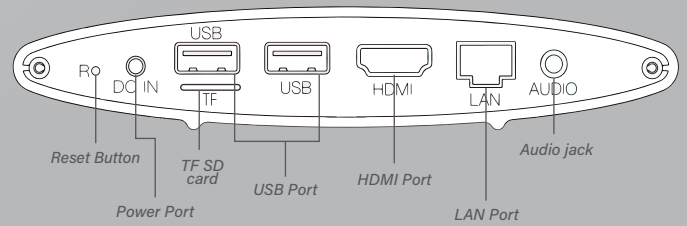

Smart Present X20 Pro	
Tempreture Range	Operating : 0°C to +40°C (+32°F to +104°F) Max: 35°C (95°F) at 3000m Storage: -20°C to +60°C (-4°F to +104°F)
Humidity	Storage: 0 to 90% relative humidity, non-condensing Operation: 0 to 85% relative humidity, non-condensing
Certifications	CE

Back panel

Dimensions

Dimensions (H x W x D)	25mm x 140mm x 85mm
Power Supply	5V
Power Consumption	Operational: 10W (Max)
Weight	188 g

(Optional)

Guest Dongle (Support : USB 2.0, USB C & HDMI)

Fully Support :

Windows 8

Windows 10

macOS*

chromebook

android

Linux

IMAGO

Collaborate | Inspire | Imagine

IMAGO TECHNOLOGIES LLC
2093 Philadelphia Pike #7836 Claymont,
DE19703, United States of America.

sales@imagotechs.com

Follow us

@imagotechnologies | IMAGO Technologies

Authorised Partner